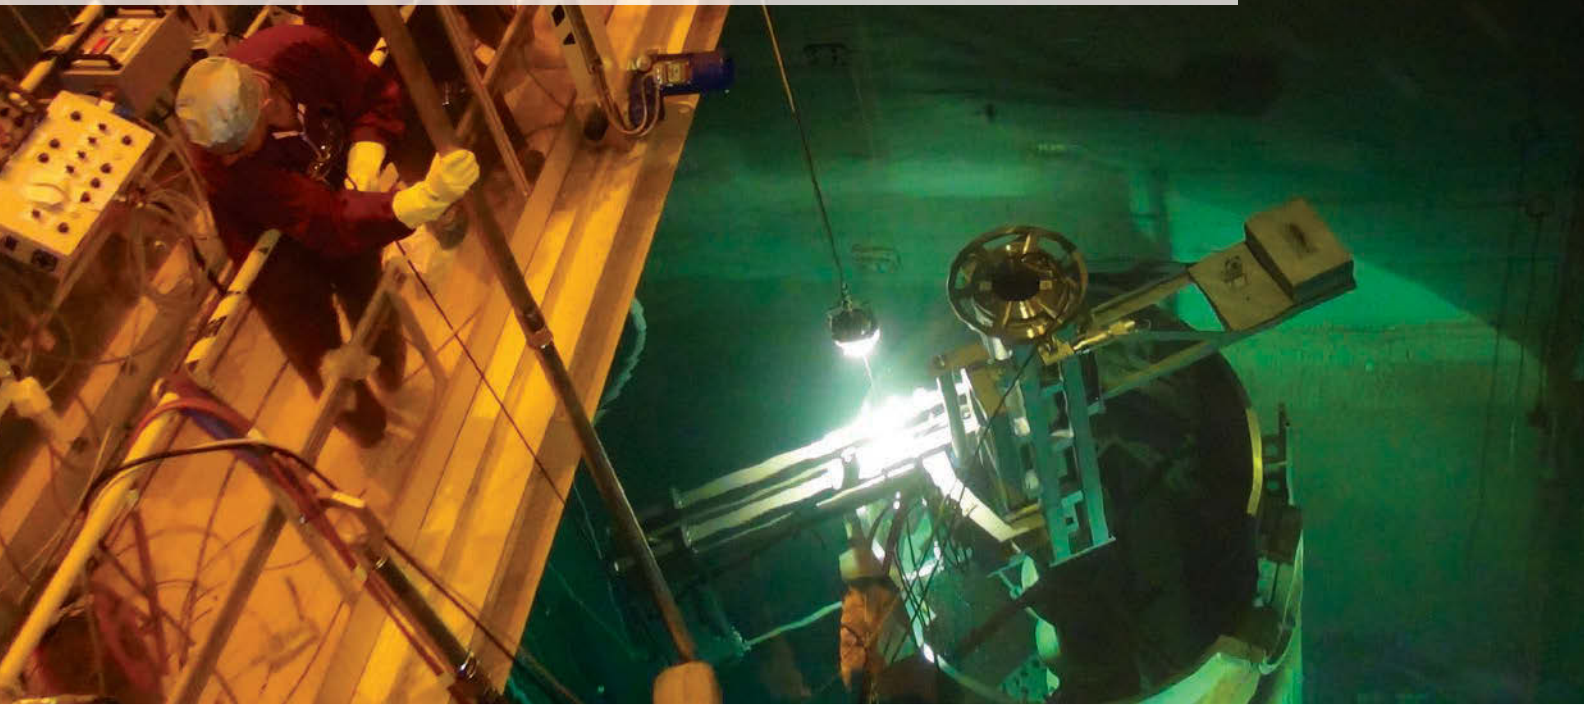

WESTINGHOUSE DECOMMISSIONING
AND REMEDIATION SERVICES

GLOBAL PROJECT EXPERIENCE
ADVANCED TECHNOLOGY

Westinghouse provides comprehensive, integrated services and solutions to the decommissioning, decontamination, remediation and waste management (DDR&WM) industries. We provide state-of-the-art solutions for spent fuel services and for the treatment and handling of radioactive waste. Westinghouse offers proven solutions for the interim storage and final disposal of low-, intermediate- and high-level waste.