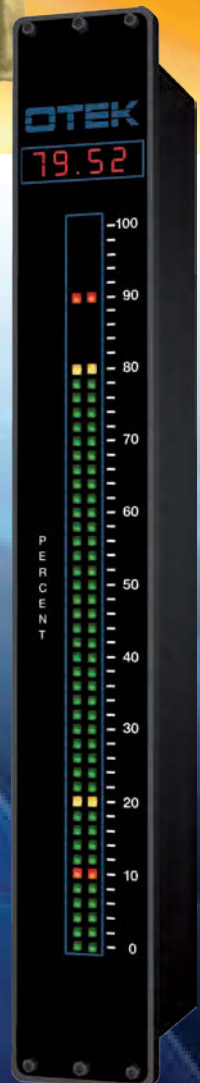

The Dawn of a New Age

* CYBER SECURITY EXEMPT
OR NEI 08-09 COMPLIANT.

* 100% SIGNAL OR
EXTERNAL POWER.

* FAIL SAFE
ALARMS.

SSAM-N

NTM-9

NTM-4

Photo Credit:
Hannes Grobe (talk)
-own work,
Schulhistorische
Sammlung
Bremerhaven

100% form, fit and function replacement
for old analog and digital meters.

Otek's new quality program complies
with 10CFR50 APP. B, ASME-NQA1.

OOTEK TM SINCE 1974
INTelligent INSTRUMENTS CORP.

520-748-7900
sales@otekcorp.com