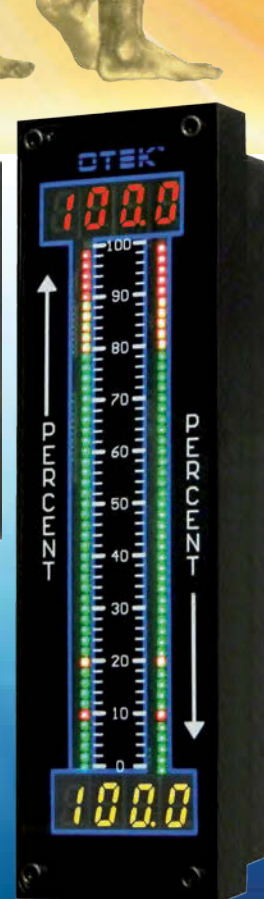

The Dawn of a New Age

* CYBER SECURITY EXEMPT
OR NEI 08-09 COMPLIANT.

* 100% SIGNAL OR
EXTERNAL POWER.

* FAIL SAFE
ALARMS.

SSAM-N

NTM-9

NTM-4

Photo Credit:
Hannes Grobe (talk)
-own work,
Schulhistorische
Sammlung
Bremerhaven

100% form, fit and function replacement
for old analog and digital meters.

Otek's new quality program complies
with 10CFR50 APP. B, ASME-NQA1.

OOTEK TM SINCE 1974
INTelligent INSTRUMENTS CORP.

520-748-7900
sales@otekcorp.com